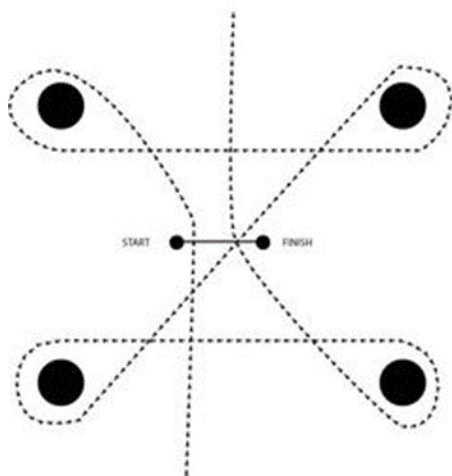

CLOWN HAT

Gymkhana Jig

QUADRANGLE

Figure 8 Stake Pattern for the "Right Turning Horse"

All events subject to change without notice.

PEE-WEE EVENTS:

June 2021: Sign-Up: 8am Ride: 9am

Walk/Trot	Figure 8 Stake	Clown Hat
-----------	----------------	-----------

CLOWN HAT

Figure 8 Stake Pattern for the "Right Turning Horse"

All events subject to change without notice.