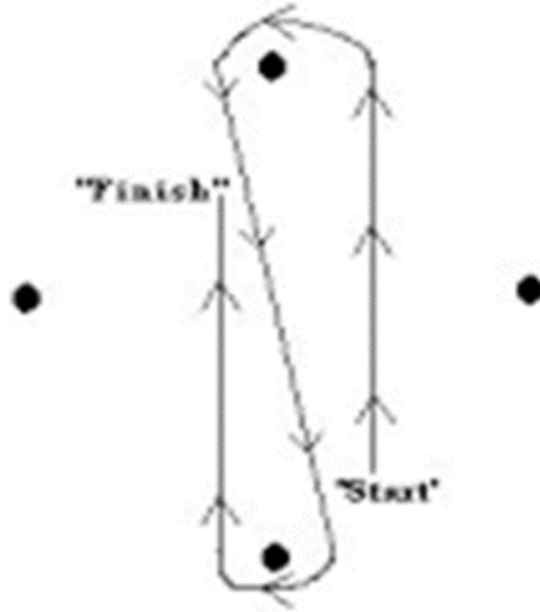

CLOWN HAT

Gymkhana Jig

QUADRANGLE

Figure 8 Stake Pattern for the "Right Turning Horse"

All events subject to change without notice.

PEE-WEE EVENTS:

June 2021: Sign-Up: 8am Ride: 9am

Walk/Trot	Figure 8 Stake	Clown Hat
-----------	----------------	-----------

CLOWN HAT

Figure 8 Stake Pattern for the "Right Turning Horse"

All events subject to change without notice.