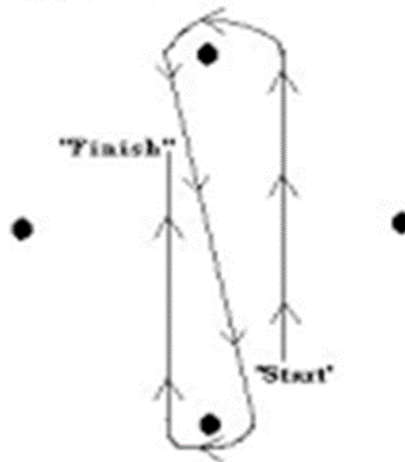

June 2021: Sign-up: 8am Ride: 9am

musical ground poles	pleasure	Figure 8 Stake	Quadrangle	Gymkhana Jig	Clown Hat
----------------------	----------	----------------	------------	--------------	-----------

CLOWN HAT

Gymkhana Jig

QUADRANGLE

Figure 8 Stake Pattern for the "Right Turning Horse"

All events subject to change without notice.

PEE-WEE EVENTS:

June 2021: Sign-Up: 8am Ride: 9am

Walk/Trot	Figure 8 Stake	Clown Hat
-----------	----------------	-----------

CLOWN HAT

Figure 8 Stake Pattern for the "Right Turning Horse"

All events subject to change without notice.