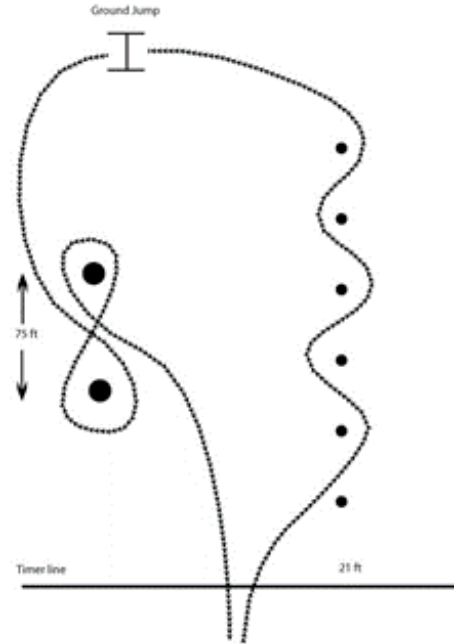

June 2021: Sign-up: 8am Ride: 9am

musical ground poles	pleasure	Figure 8 Stake	Quadrangle	Gymkhana Jig	Clown Hat
----------------------	----------	----------------	------------	--------------	-----------

CLOWN HAT

Gymkhana Jig

QUADRANGLE

Figure 8 Stake Pattern for the "Right Turning Horse"

All events subject to change without notice.

PEE-WEE EVENTS:

June 2021: Sign-Up: 8am Ride: 9am

Walk/Trot	Figure 8 Stake	Clown Hat
-----------	----------------	-----------

CLOWN HAT

Figure 8 Stake Pattern for the "Right Turning Horse"

All events subject to change without notice.