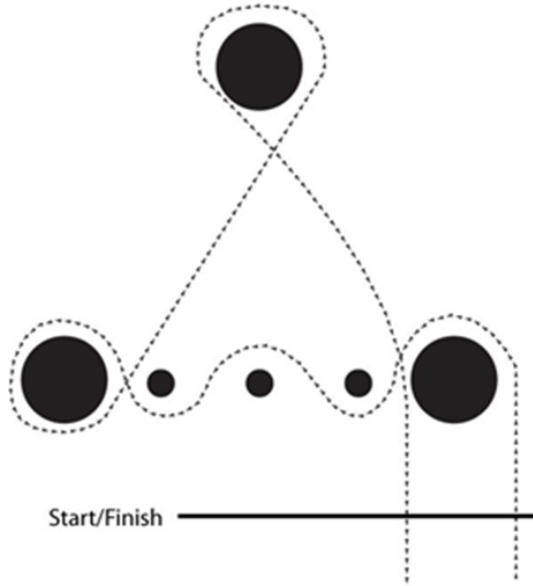

CLOWN HAT

Gymkhana Jig

QUADRANGLE

Figure 8 Stake Pattern for the "Right Turning Horse"

All events subject to change without notice.

PEE-WEE EVENTS:

June 2021: Sign-Up: 8am Ride: 9am

Walk/Trot	Figure 8 Stake	Clown Hat
-----------	----------------	-----------

CLOWN HAT

Figure 8 Stake Pattern for the "Right Turning Horse"

All events subject to change without notice.