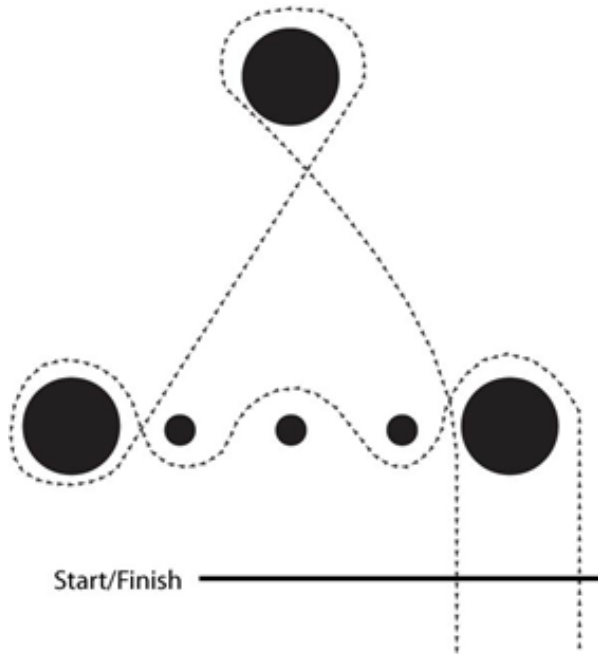

June 2021: Sign-up: 8am Ride: 9am

musical ground poles	pleasure	Figure 8 Stake	Quadrangle	Gymkhana Jig	Clown Hat
----------------------	----------	----------------	------------	--------------	-----------

CLOWN HAT

Gymkhana Jig

QUADRANGLE

Figure 8 Stake Pattern for the "Right Turning Horse"

All events subject to change without notice.

PEE-WEE EVENTS:

June 2021: Sign-Up: 8am Ride: 9am

Walk/Trot	Figure 8 Stake	Clown Hat
-----------	----------------	-----------

CLOWN HAT

Figure 8 Stake Pattern for the "Right Turning Horse"

All events subject to change without notice.