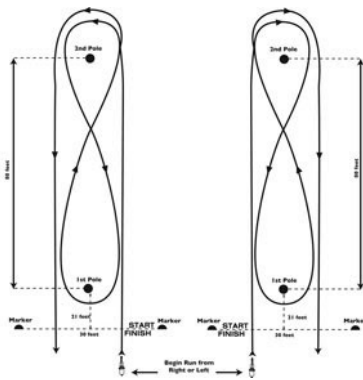

April

Egg and Spoon	Snail Race	Birangle	Scramble Barrels	Easter Bunny Run	Egg Drop
Pee-Wee	Walk/trot Eq	Easter Bunny Run		Egg Drop	

Egg Drop: Grab an egg from the first barrel and drop it on the second barrel. Can be run either direction

3) Birangle (1 student at a time)

Easter Bunny Run

SCRAMBLE BARRELS
(Left turn first)

SCRAMBLE BARRELS
(Right turn first)

BIRANGLE
(Left turns)

BIRANGLE
(Right turns)